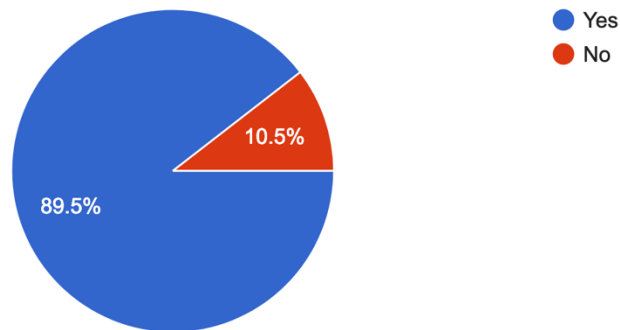

Would you be in favor of a 2-hour delayed start for District 228 on days with inclement weather?

1,223 responses

Besides the items listed above, what other school-related obstacles do you foresee?

1,223 responses